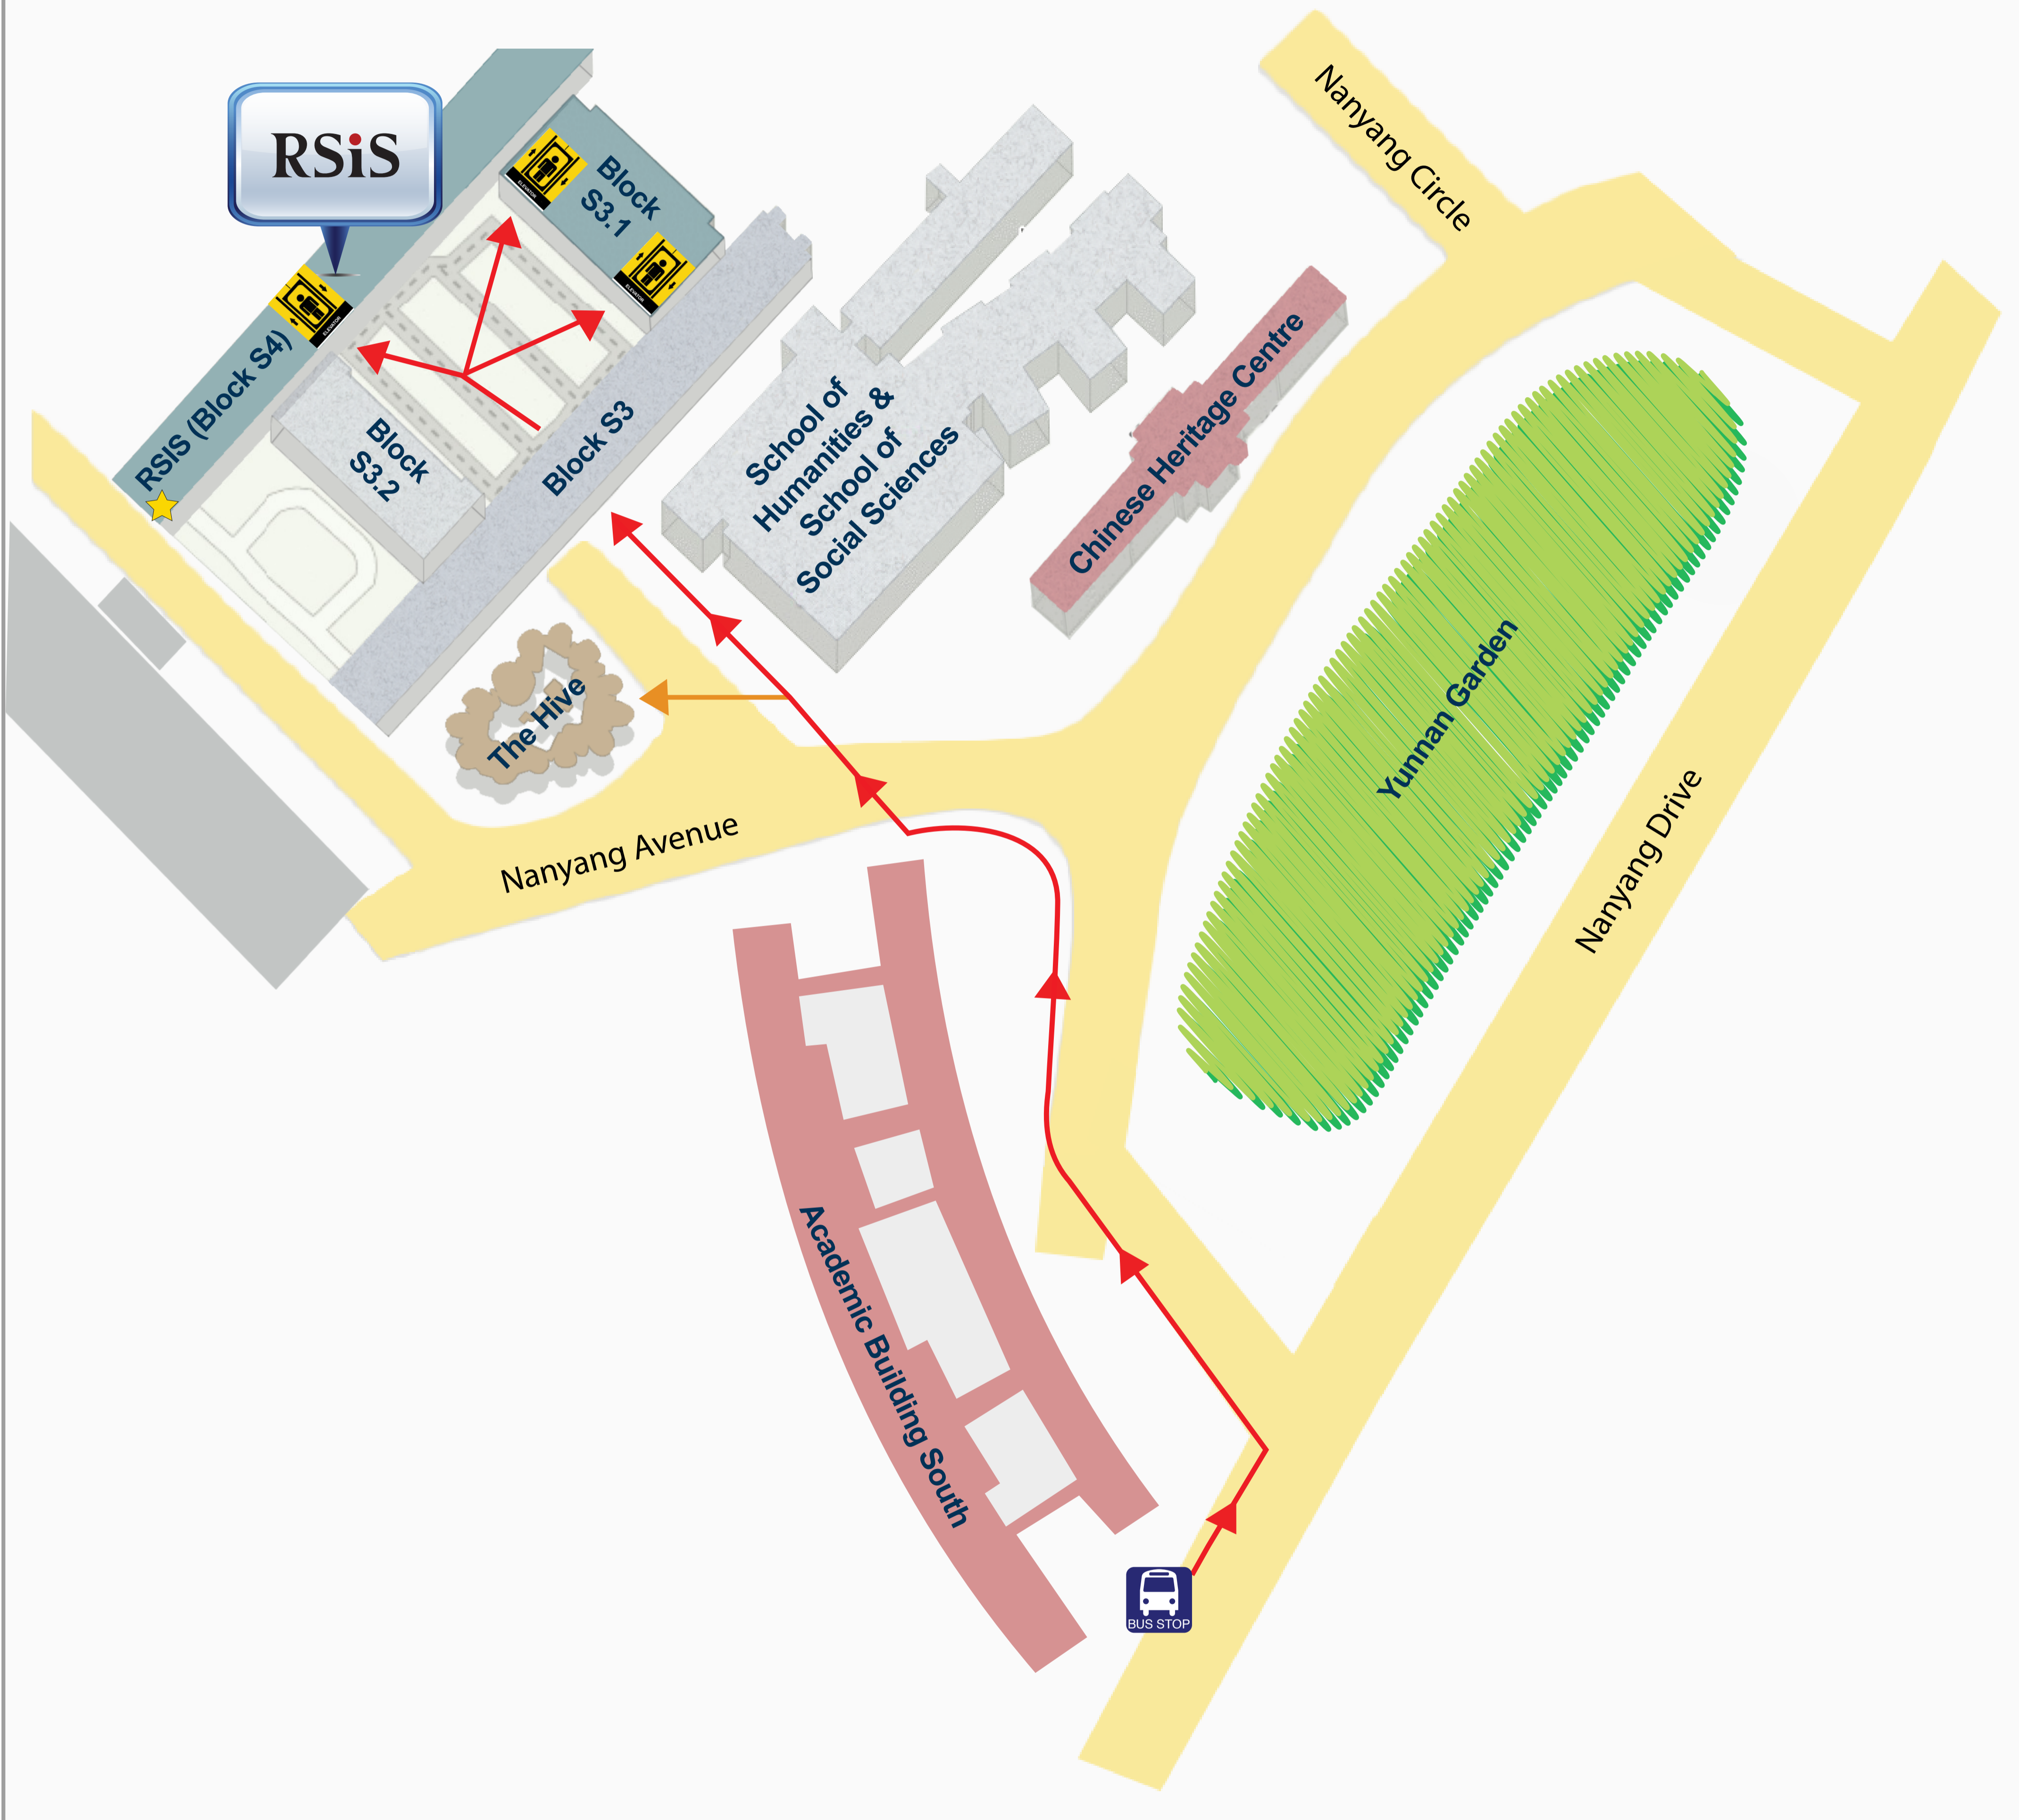

Directions to RSIS (by bus)

From Boon Lay Bus Interchange

Board service no. 179 or 179A and alight at the bus stop after Hall 7 within Nanyang Technological University

From Pioneer MRT Station

Turn left at the station exit and board service no. 179. Alight at the bus stop after Hall 7 within Nanyang Technological University

RSIS Main Office
(Block S4, Level B3)

The KeyPoint, RSIS
(Block S4, Level B3)

**RSIS Lecture Theatre/
Seminar Rooms/Library**
(Block S3.1, Level B3)

The Hive
(LHS Lecture Theatre, Level 1)

Elevator

Pathway to RSIS

Pathway to The Hive