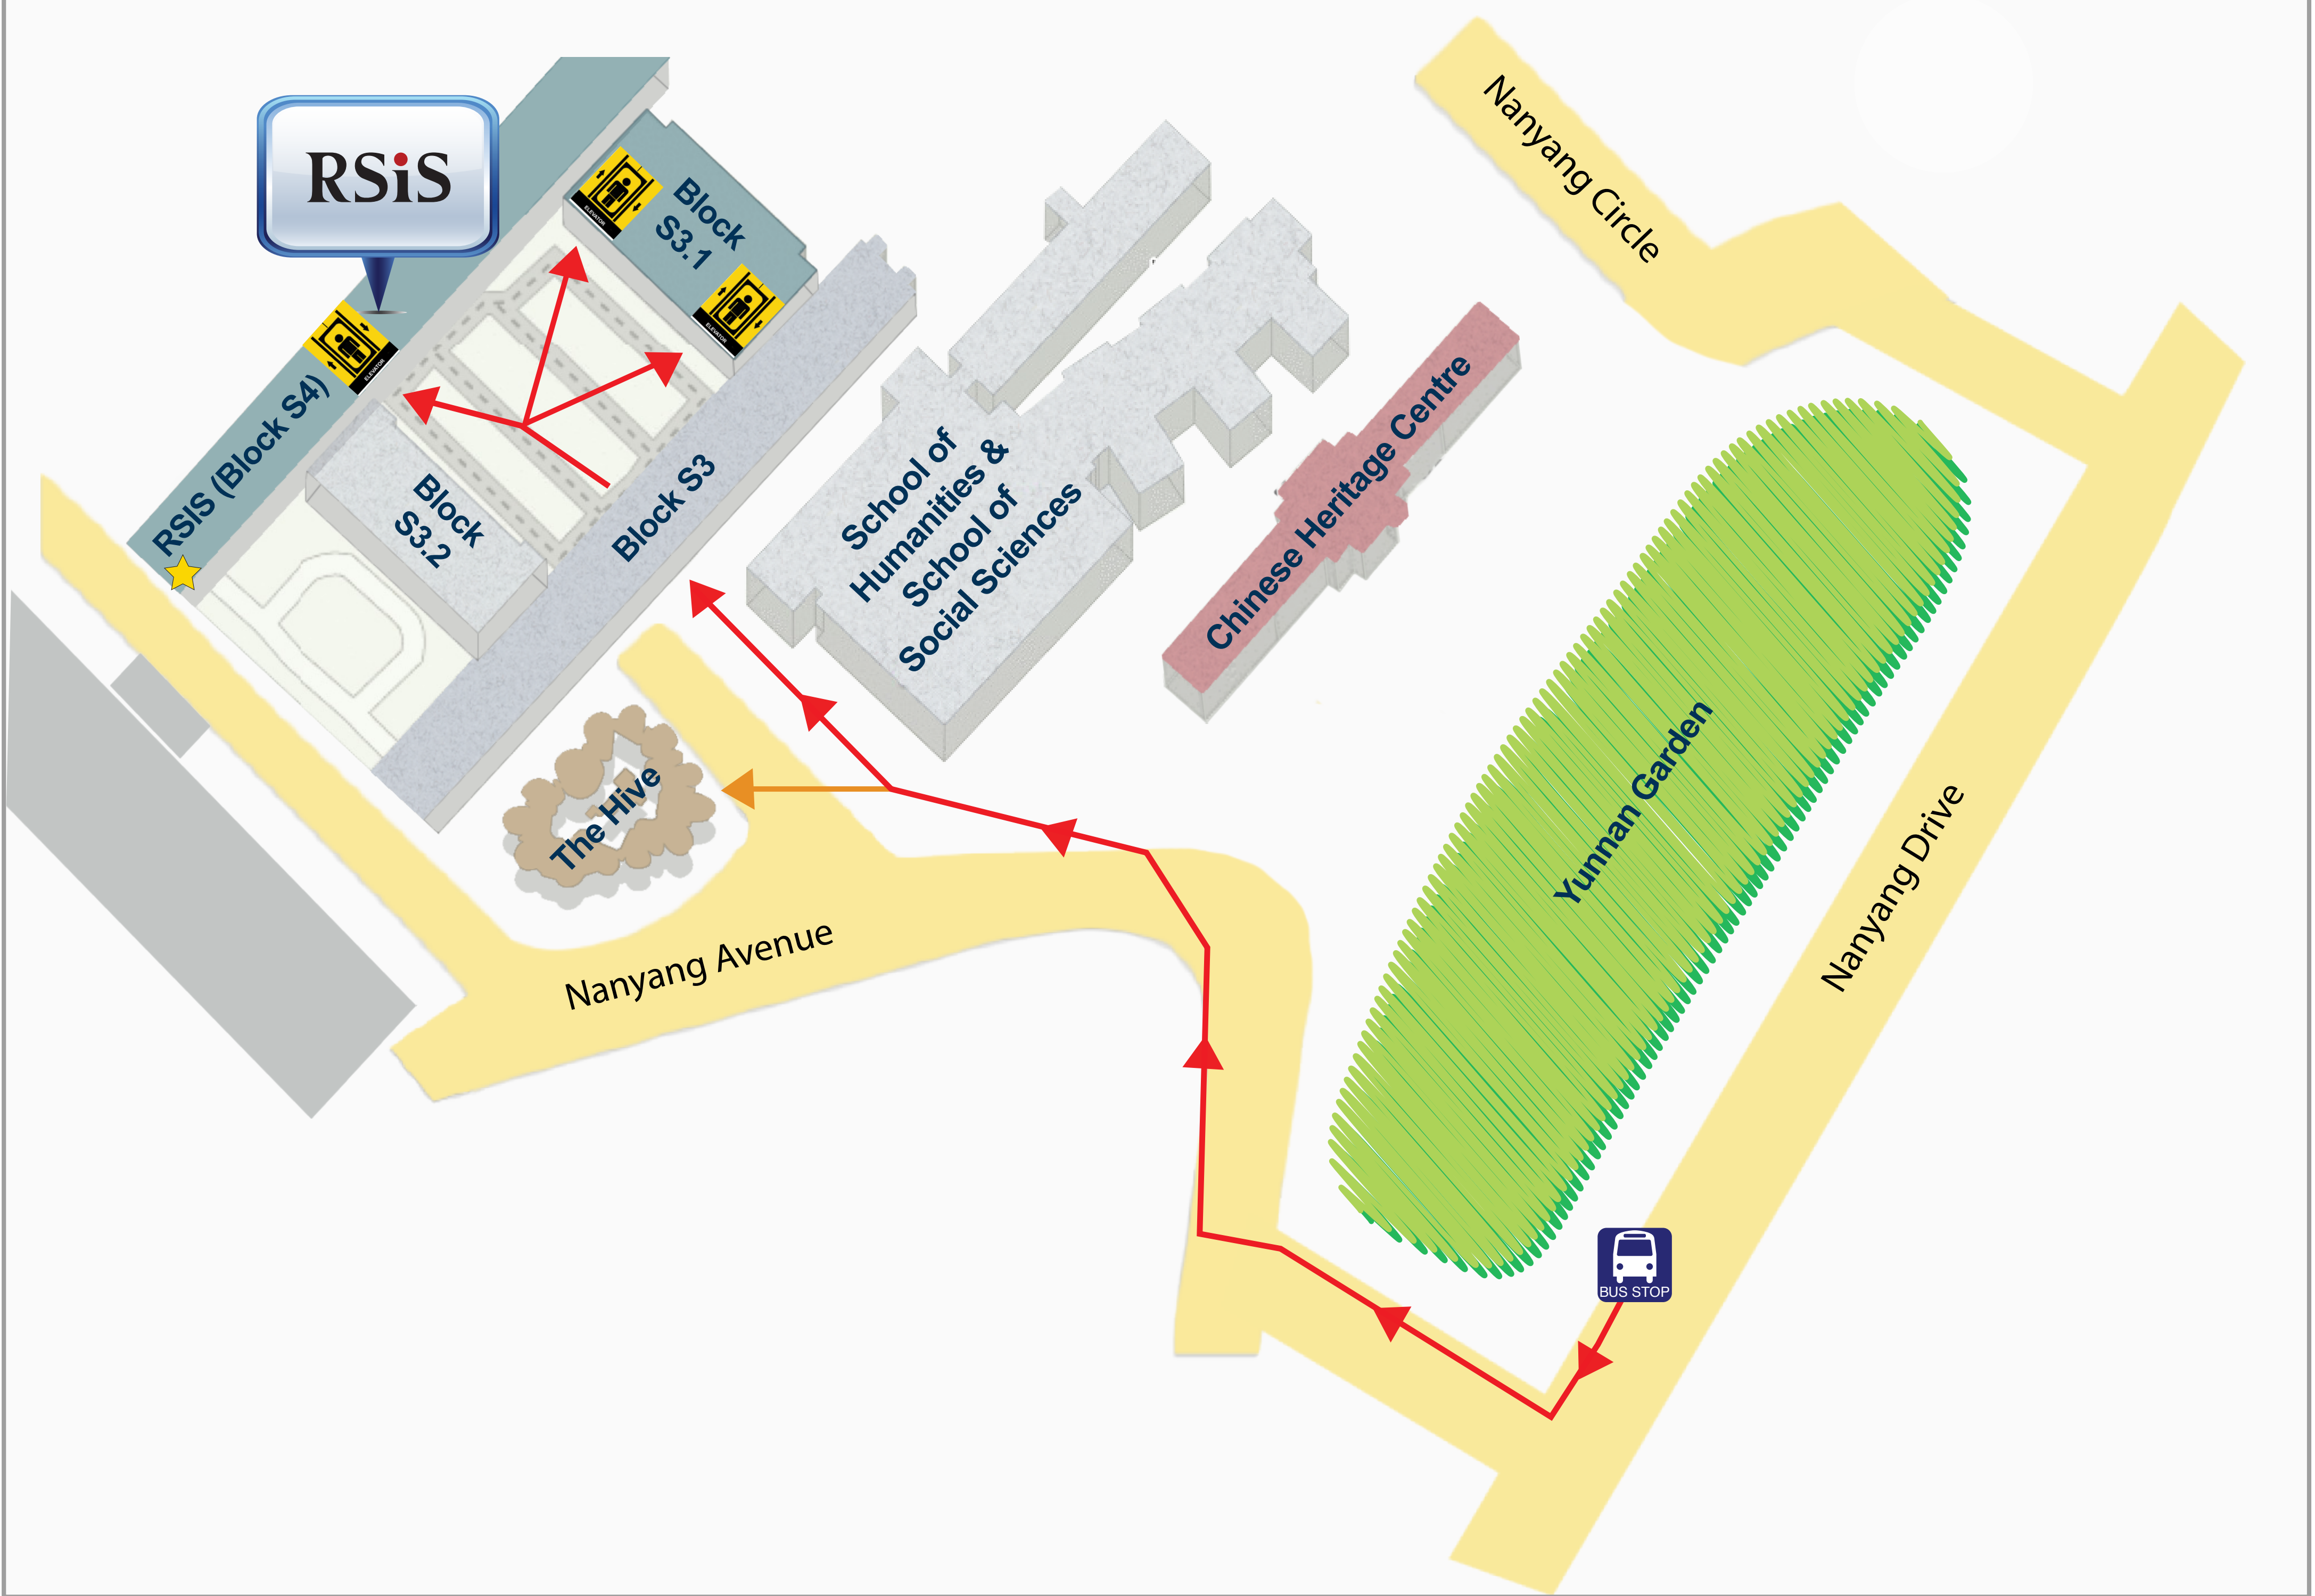

Directions to RSIS (by bus)

From Boon Lay Bus Interchange
Board service no. 179 or 179A and alight at the bus stop after Hall 7 within Nanyang Technological University

From Pioneer MRT Station
Turn left at the station exit and board service no. 179. Alight at the bus stop after Hall 7 within Nanyang Technological University

RSIS Main Office
(Block S4, Level B3)

The KeyPoint, RSIS
(Block S4, Level B3)

**RSIS Lecture Theatre/
Seminar Rooms/Library**
(Block S3.1, Level B3)

The Hive
(LHS Lecture Theatre, Level 1)

Elevator

Pathway to RSIS

Pathway to The Hive