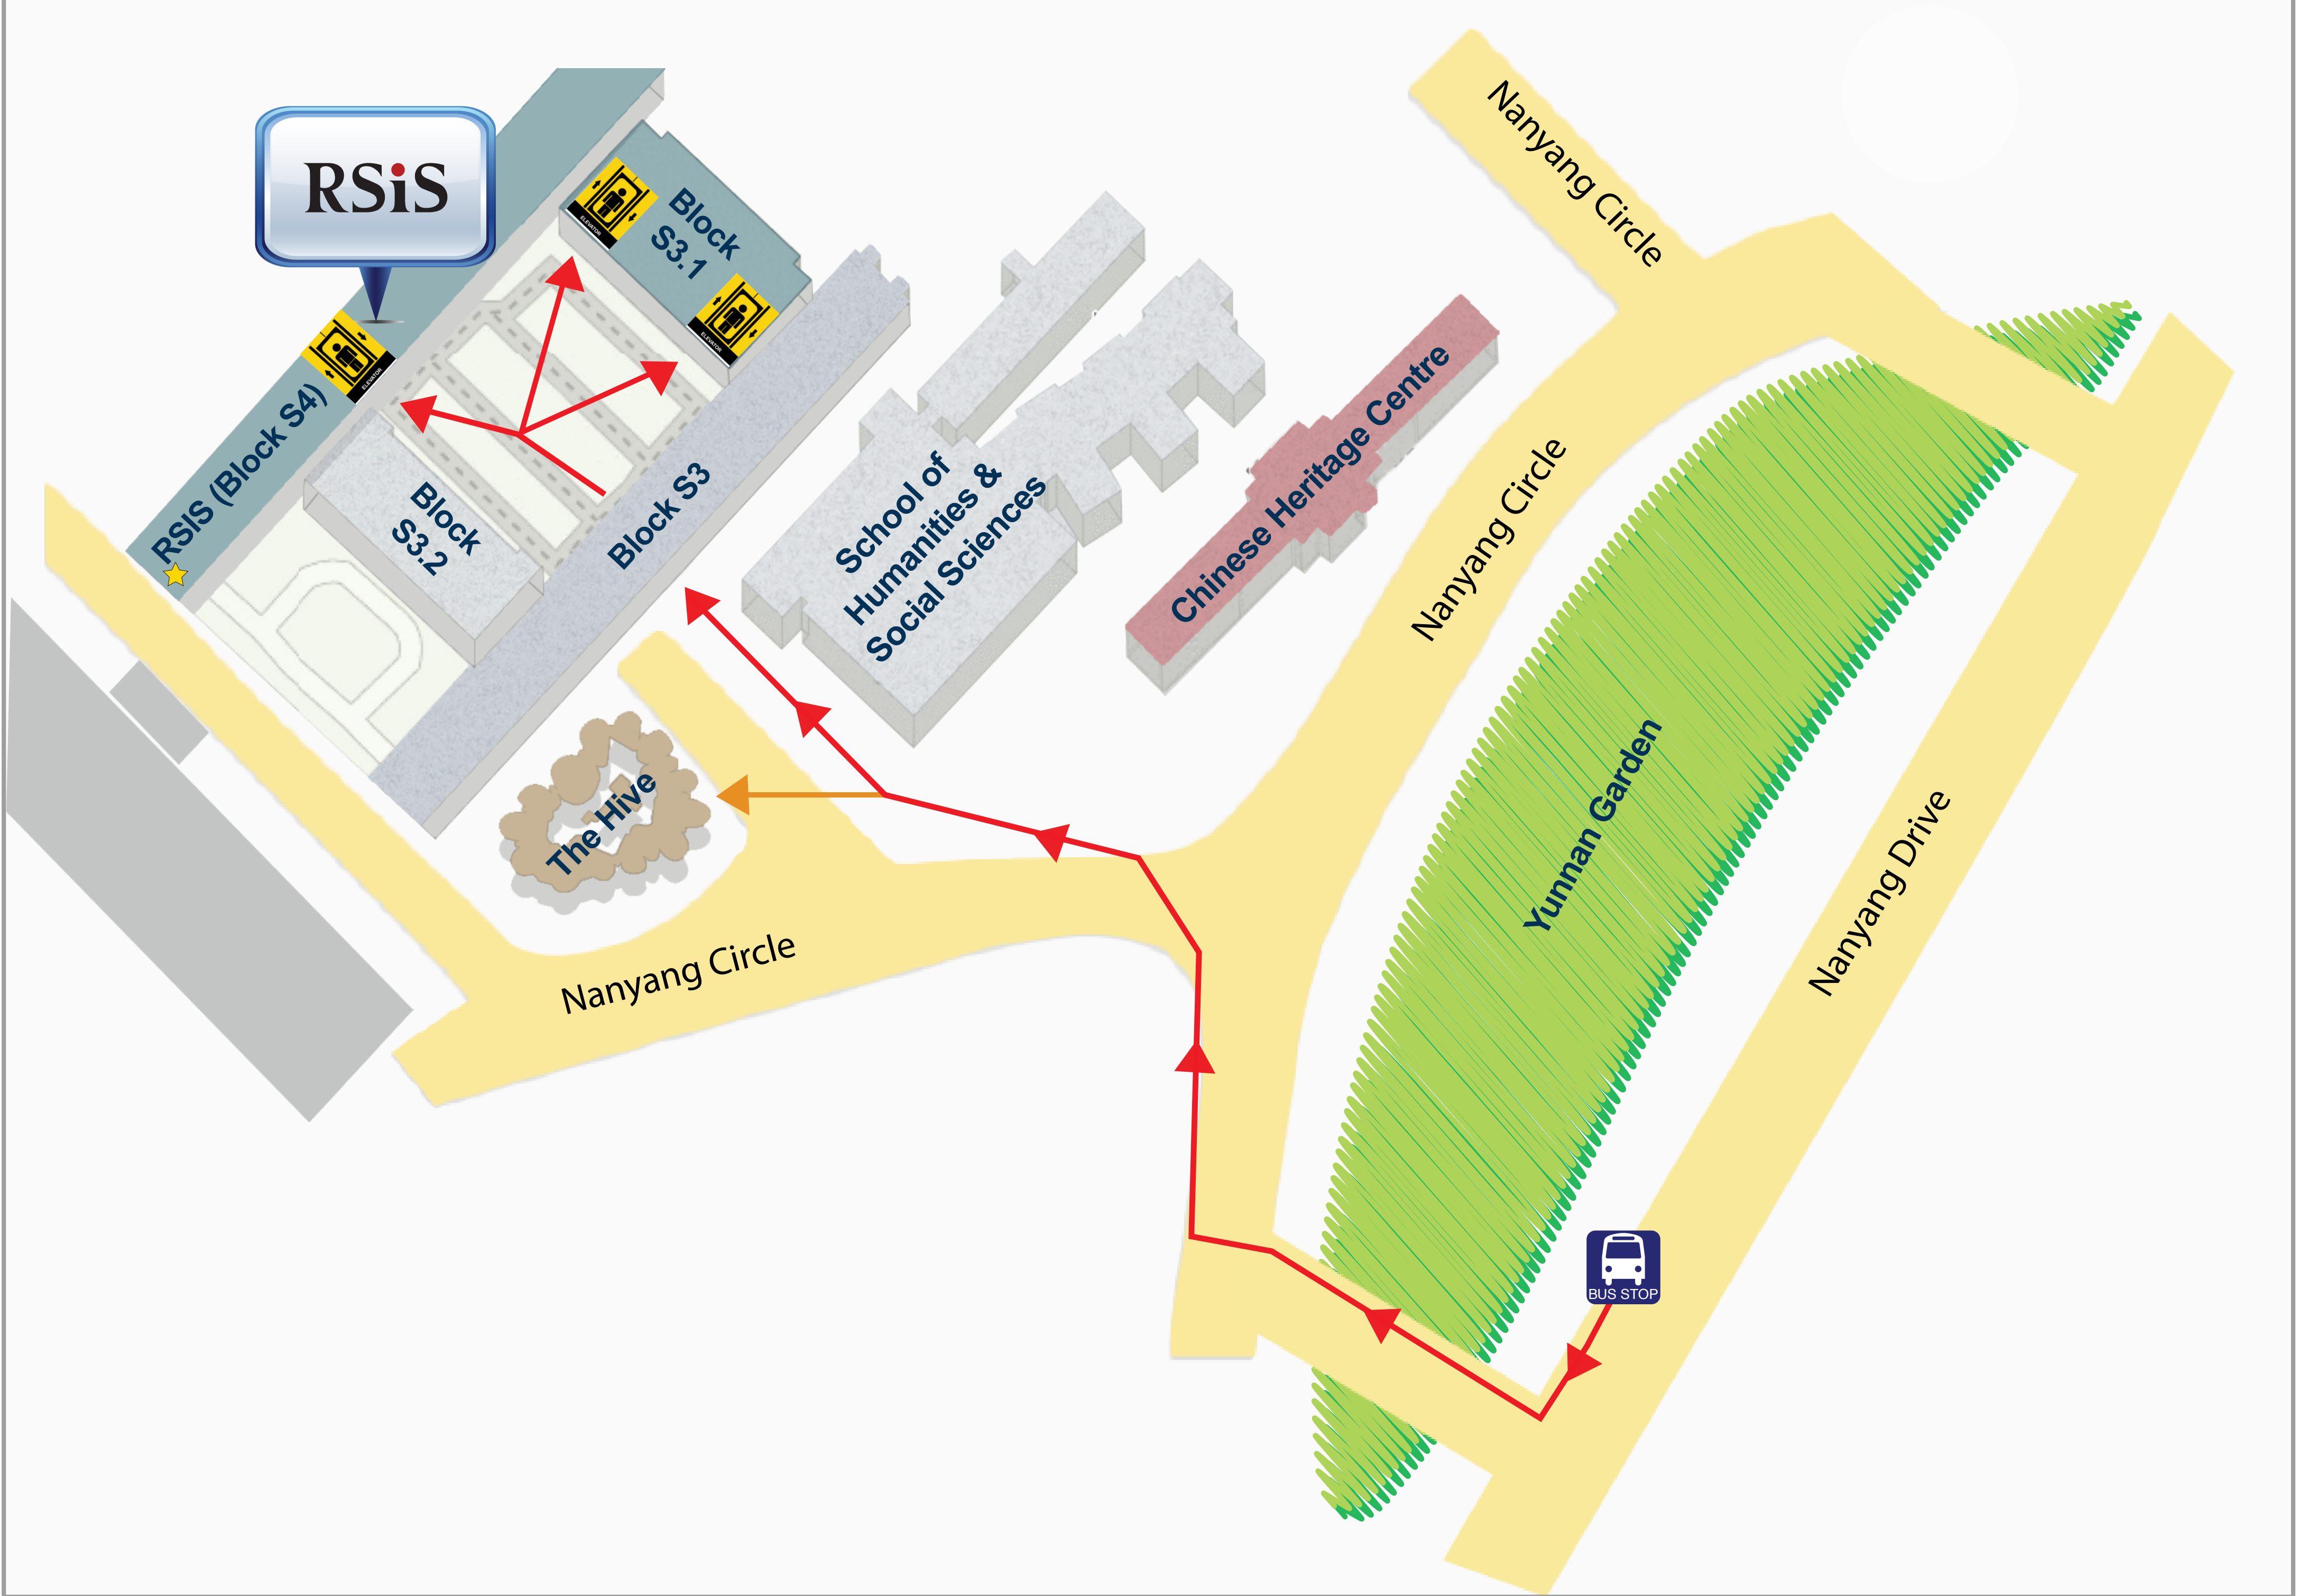

**Directions to RSIS (by bus)**

**From Boon Lay Bus Interchange**  
Board service no. 179 or 179A and alight at the bus stop after Hall 7 within Nanyang Technological University

**From Pioneer MRT Station**  
Turn left at the station exit and board service no. 179. Alight at the bus stop after Hall 7 within Nanyang Technological University

**RSIS Main Office**  
(Block S4, Level B3)

**The KeyPoint, RSIS**  
(Block S4, Level B3)

**RSIS Lecture Theatre/  
Seminar Rooms/Library**  
(Block S3.1, Level B3)

**The Hive**  
(LHS Lecture Theatre, Level 1)

**Elevator**

**Pathway to RSIS**

**Pathway to The Hive**